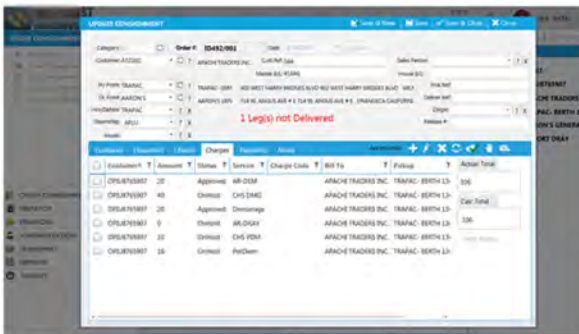

Plan a Trip

The screenshot displays the TruckDestino software interface. On the left, a table lists assignments with columns for Order Date, Assignment#, Container No, Leg No, Priority, Driver, and Leg. A mouse cursor is shown dragging the driver 'Erick' from the 'Drivers' panel on the right to the 'Driver' column of the table. The 'Drivers' panel shows a search bar and a list of drivers including NELLI, ALEX, and ERICK.

Use Drag & Drop Facility to assign a specific fleet or driver to perform a trip. Auto notification gets transmitted in to driver's Android, iOS phone and mounted tablet by which he can view entire details of assigned trip remotely.

Trip progress is updated in the system as the driver completes each phase of the trip.

My Dispatch Board My Power Tool

In fleet management business, it was hard to find a user friendly dispatch board. TruckDestino brings best in class Intuitive user interface that empowers you to perform various tasks by using:

1. Comprehensive one screen Visibility of Drivers, legs, and carriers
2. Right Click Functionally to update the statuses
3. Drag and Drop for instant leg allocation
4. Quick navigation through various modules with easy to use shortcut keys
5. Easy HOS (Hours of service) compliance
6. Text messaging