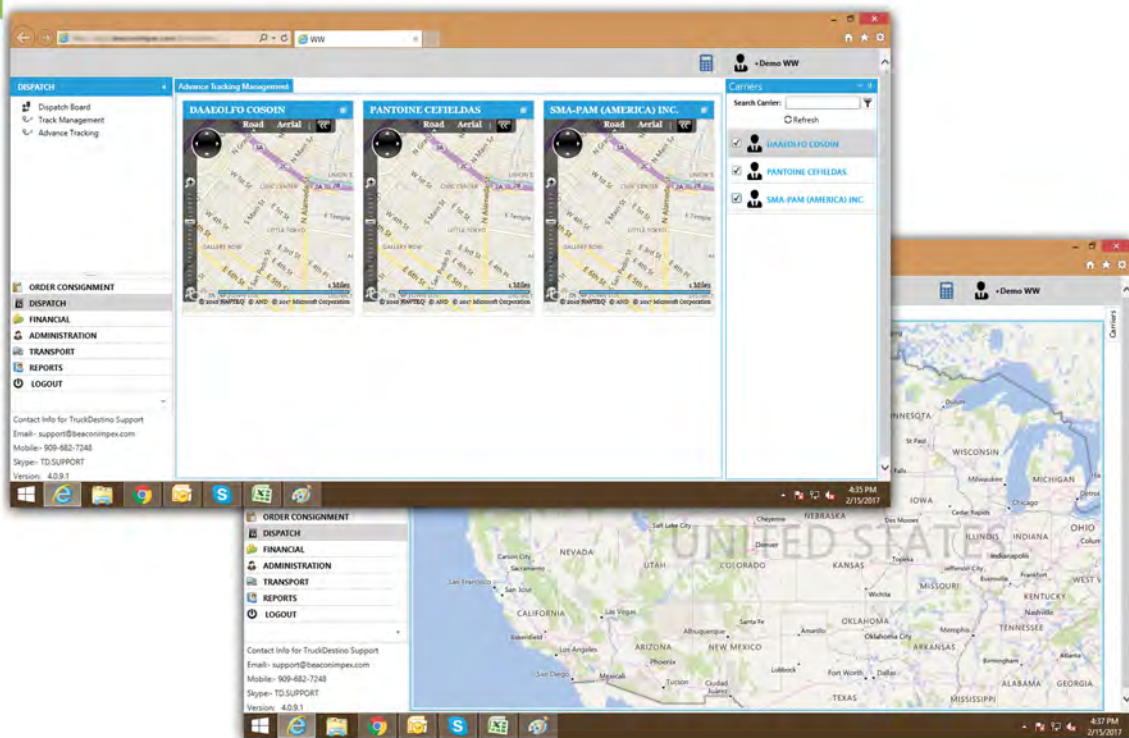

Plan a Trip

The screenshot displays the TruckDestino software interface. On the left, a table lists assignments with columns for Order Date, Assignment#, Container No, Leg No, Priority, Driver, and Leg. A mouse cursor is shown dragging the driver 'Erick' from the 'Drivers' panel on the right to the 'Driver' column of the table. The 'Drivers' panel shows a search bar and a list of drivers including NELLI, ALEX, and ERICK.

1. Comprehensive one screen Visibility of Drivers, legs, and carriers
2. Right Click Functionally to update the statuses
3. Drag and Drop for instant leg allocation
4. Quick navigation through various modules with easy to use shortcut keys
5. Easy HOS (Hours of service) compliance
6. Text messaging

Truly Web Based

Using the power of internet cloud, TruckDestino operates globally providing quick and spontaneous updates to its users. Having multiple centralized data hubs, TruckDestino delivers real time visibility and uninterrupted data processing of fleet management Business supported by 24/7 online support.

No hardware, no onsite maintenance needed.

Tracking without Hardware

Tracking of your drivers or vehicles becomes easier and quicker. TruckDestino provides multilayered visibility to your assets and drivers without directing you to the external portals or devices.