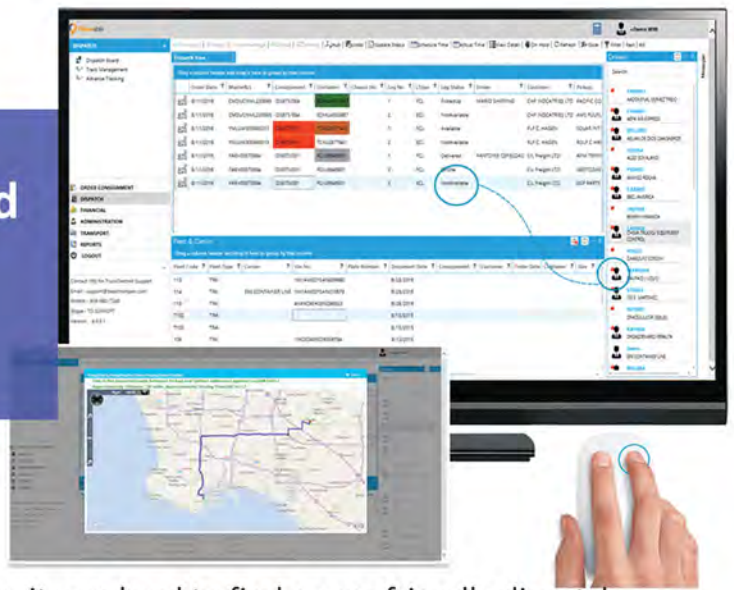

30 days
FREE TRIAL

TruckDestino

POWERFUL TRANSPORT & DISPATCH SOLUTION

No Data Punching

Every new day begins with data punching of new delivery orders into dispatch board which is the most laborious part of fleet management business. TruckDestino brings un-matched innovation that completely relieves you from data crunching. By using TruckDestino, you can pull your delivery order file directly into dispatch board, and it will instantly capture all the information automatically into respective fields of order consignment.

Plan a Trip

The screenshot displays the TruckDestino software interface. On the left, a table lists assignments with columns for Order Date, Assignment#, Container No, Leg No, Priority, Driver, and Leg. A mouse cursor is shown dragging the driver 'Erick' from the 'Drivers' panel on the right to the 'Driver' column of the table. The 'Drivers' panel shows a search bar and a list of drivers including NELLI, ALEX, and ERICK.

Use Drag & Drop Facility to assign a specific fleet or driver to perform a trip. Auto notification gets transmitted in to driver's Android, iOS phone and mounted tablet by which he can view entire details of assigned trip remotely.

Trip progress is updated in the system as the driver completes each phase of the trip.

My Dispatch Board My Power Tool

In fleet management business, it was hard to find a user friendly dispatch board. TruckDestino brings best in class Intuitive user interface that empowers you to perform various tasks by using: